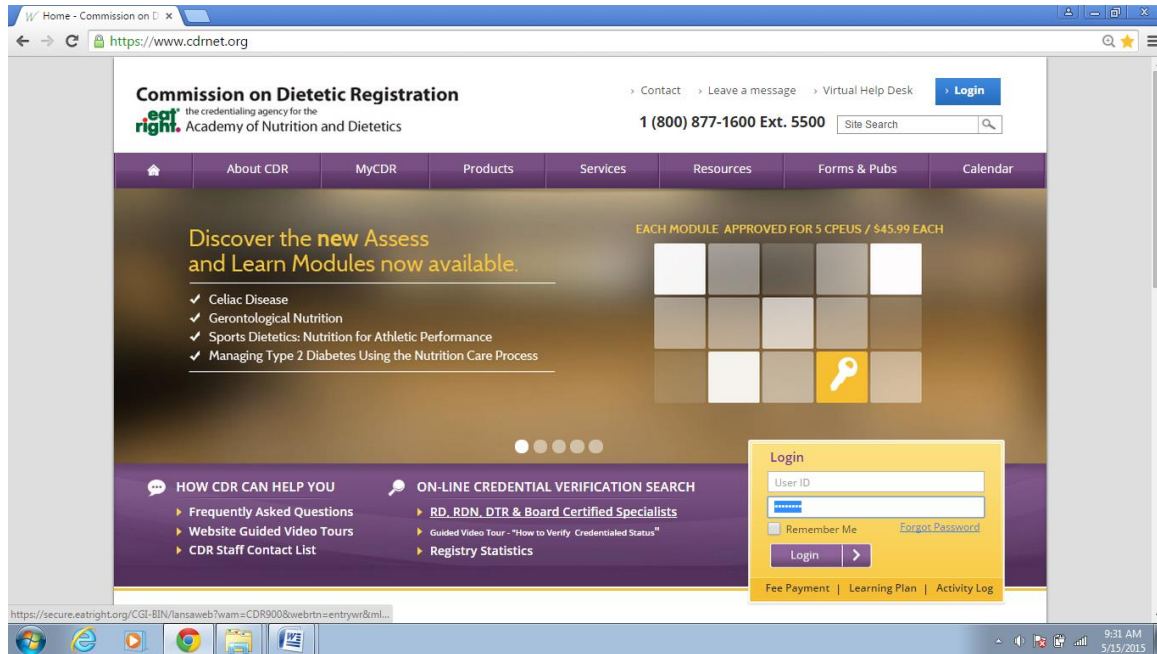

Commission on Dietetic Registration

How to Access the Message Center

1. Go to the CDR Website at www.cdrnet.org

2. Enter your Login name and Password and click “Login.”

3. Click on the "Message Center" link once on the "MY CDR" page

4. Click on the message you wish to read.