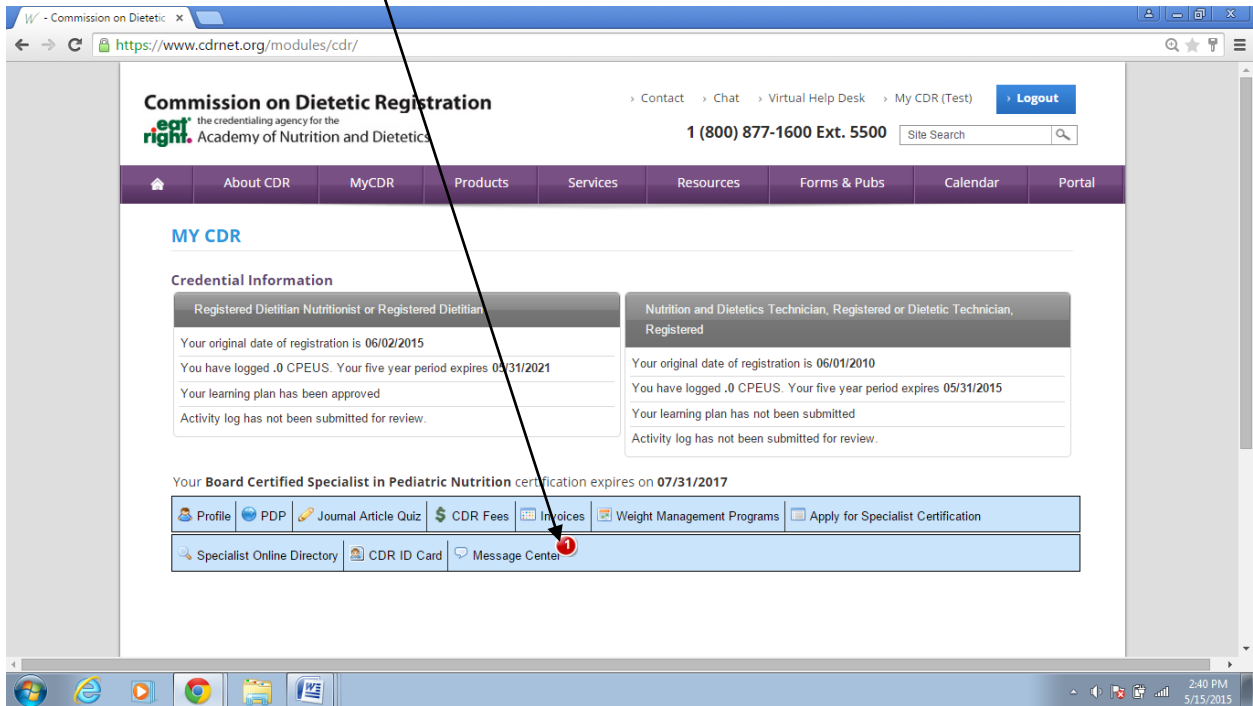

Commission on Dietetic Registration

How to Access the Message Center

1. Go to the CDR Website at www.cdrnet.org

2. Enter your Login name and Password and click “Login.”

3. Click on the "Message Center" link once on the "MY CDR" page

4. Click on the message you wish to read.