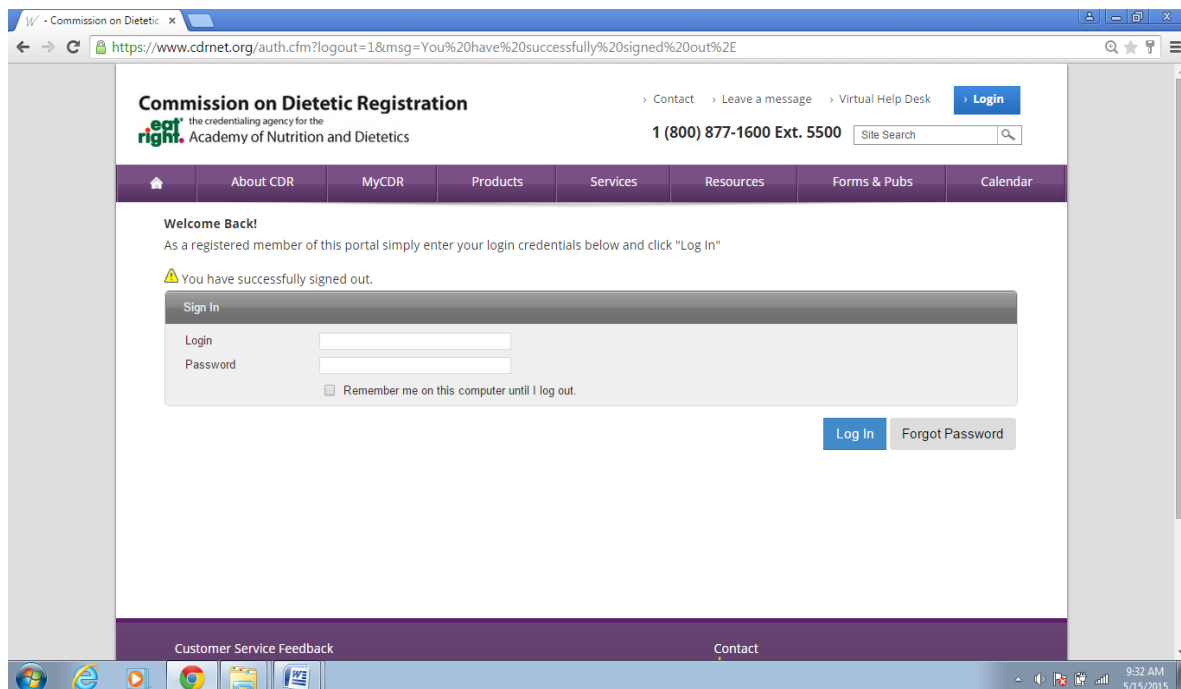

Commission on Dietetic Registration

How to Access the Message Center

1. Go to the CDR Website at www.cdrnet.org

2. Enter your Login name and Password and click “Login.”

3. Click on the "Message Center" link once on the "MY CDR" page

4. Click on the message you wish to read.